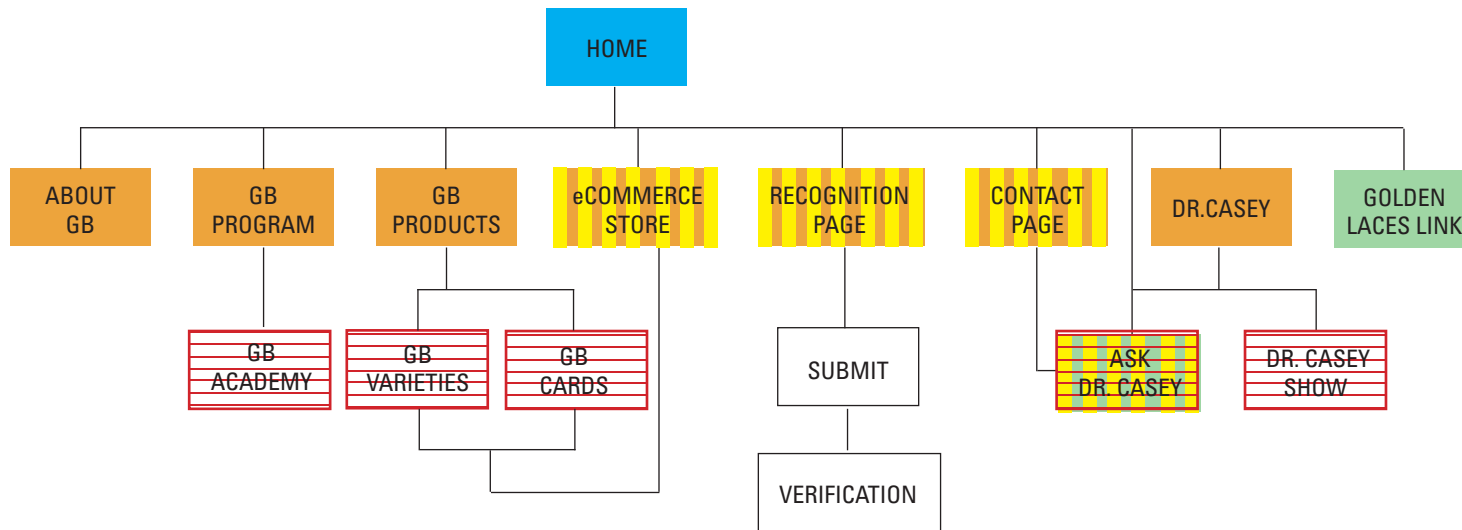

GB WEBSITE WIRE FRAME

KEY

- HOME
- TOP NAV
- HOME PAGE GRAPHIC LINK
- FORM REQUIRED
- INCLUDED IN DROP DOWN